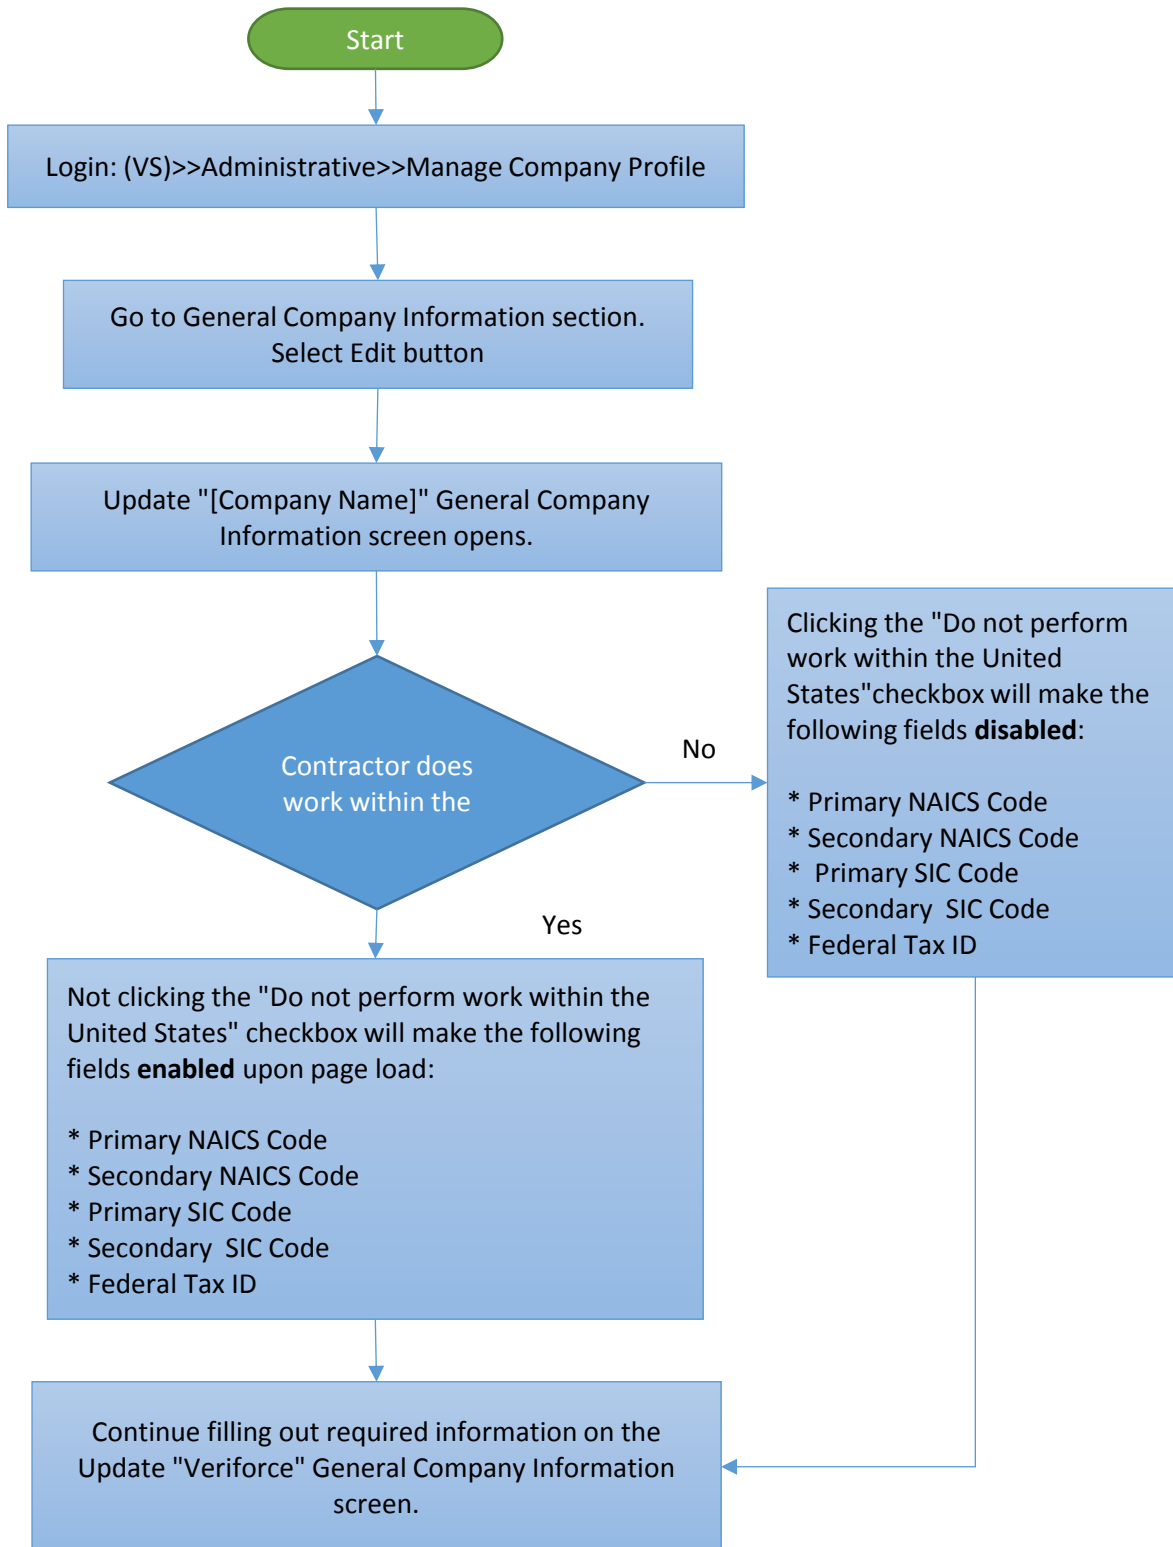

Task 34788:GE PILOT - PHASE 3: SAFETY -

Non-US Contractors NAICS Entry Requirements - DOC - Process Flow

VeriSource Screens

**Task 34788:GE PILOT - PHASE 3: SAFETY -  
Non-US Contractors NAICS Entry Requirements - DOC - Process Flow**

**Web Management Screens**