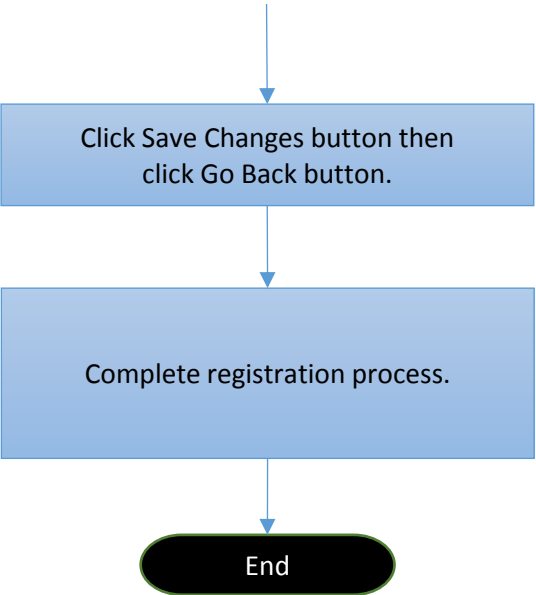

Task 34788:GE PILOT - PHASE 3: SAFETY -

Non-US Contractors NAICS Entry Requirements - DOC - Process Flow

VeriSource Screens

**Task 34788:GE PILOT - PHASE 3: SAFETY -  
Non-US Contractors NAICS Entry Requirements - DOC - Process Flow**

**Web Management Screens**